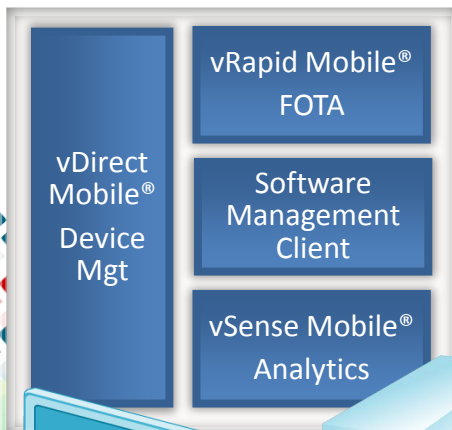

1,300 models → 1.75 billion devices

CLOUD COMPUTING

Revolutionizing Entertainment & Media
The Impact of Mobile Cloud Computing & Big Data

WEST 2013

OCTOBER 27-29, 2013
The Cosmopolitan
Las Vegas, NV

proudly present:

Device OEM

Manage device Firmware
OTA, providing a
continuously better UX

Software Management as a Service

Offer App &
Policy Mgmt
SaaS to your
customers

**Enterprise
Customers**

Users

CLOUD COMPUTING WEST 2013